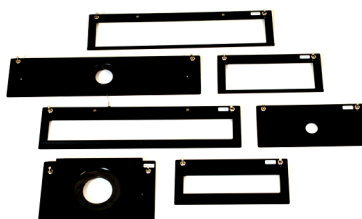

M2 attachable masks:

10x40 cm	13 40462
10x24 cm	13 40463
7x48 cm	13 40464
6x48 cm	13 40465
6x40 cm	13 40466
6x24 cm	13 40467
hole type, Ø 30 mm	13 40468
IRIS lens Ø 4 ... 75 mm	13 40469
slit type, 30 mm	13 40470